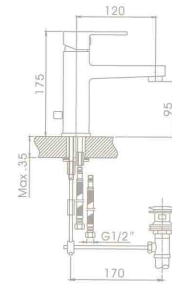

NVG-MT115
ก๊อกผสมอ่างล้างหน้า
ราคา 1,900.-